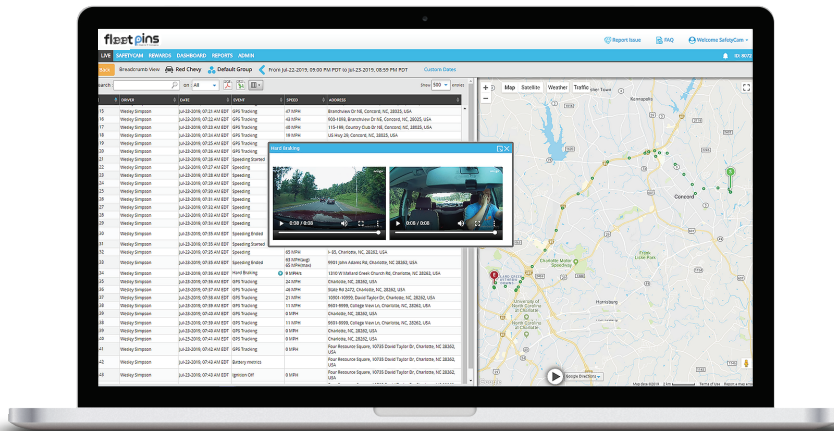

Features

Dual-facing and Front-facing camera options

155° front-facing viewing angle, 120° driver-facing viewing angle (Dual-facing option only)

1080pHD video resolution for detail and clarity

Harsh Event Recording: Braking, Acceleration, Turning, Crashes

Panic button for manual recording

Camera auto-uploads footage 6 seconds before and 4 seconds after each harsh driving event.

Video event playback for risky events

Built-in microphone and speaker

WiFi (WiFi-Direct)

On-demand video retrieval from available footage

48-70 hours of 1080p footage (can be extended by configuring video quality) recording

Powered through HW, CLA or OBD-II cable

Over the Air (OTA) system & firmware updates