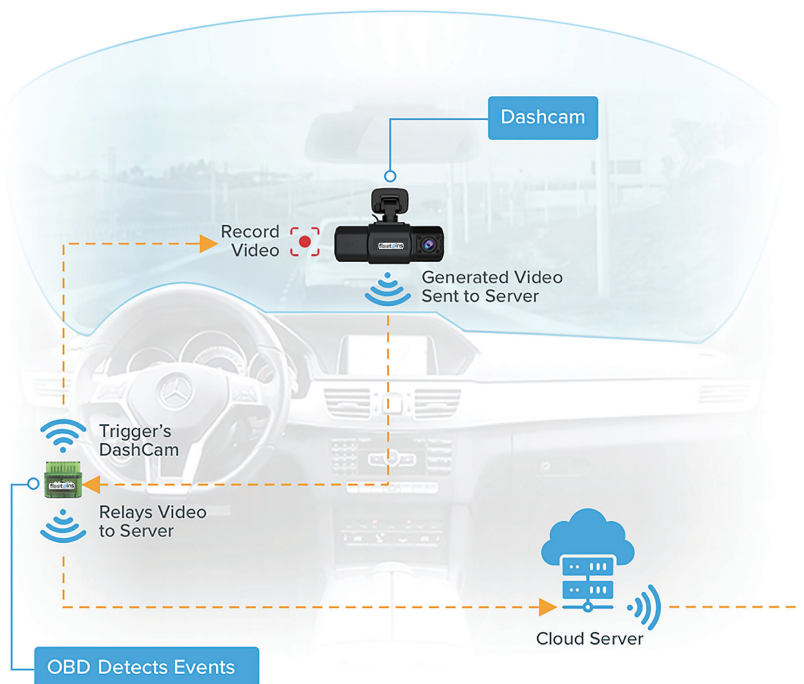

Benefits

Reduce the risk and cost of accidents that goes far beyond repair costs and insurance deductibles.

Get visibility into unsafe driving activity with event-generated videos within Fleet Pins GPS HD Fleet.

Identify and coach high-risk drivers better to get them the help they need before accidents occur.

Get the whole picture and quickly investigate what happen before and after harsh driving events.

Prevent frivolous claims and exonerate your drivers with evidence from your most accurate witness.

SafetyCam Operation

Fleet Pins

4320 E Presidio St STE 101, Mesa, AZ 85215
(520) 200-5445 | info@fleetpins.com
www.fleetpins.com

Features

Dual-facing and Front-facing camera options

155° front-facing viewing angle, 120° driver-facing viewing angle (Dual-facing option only)

1080pHD video resolution for detail and clarity

Harsh Event Recording: Braking, Acceleration, Turning, Crashes

Panic button for manual recording

Camera auto-uploads footage 6 seconds before and 4 seconds after each harsh driving event.